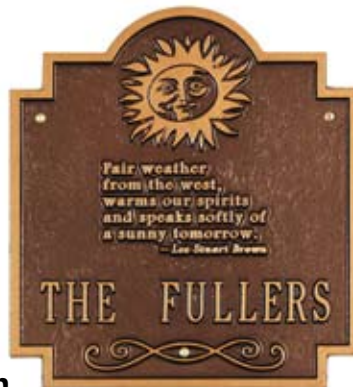

Item #1497** Sugg. Retail \$69.00

Dimensions: 15" x 9.5"

Holds one line up to 15 - 1.25" characters

Available in Antique Copper (AC), Black/Gold (BG), Green/Gold (GG) or Bronze/Gold (OG)

seriously.

Dickinson Quote Plaque

Fair Weather Monogram

"Fair weather from the west, warms our spirits and speaks softly of a sunny tomorrow." - Lee Stuart Brown

Item #1563** Sugg. Retail \$69.00

Dimensions: 10.75" x 11.75"

Holds one line up to 12 - 1.25" characters