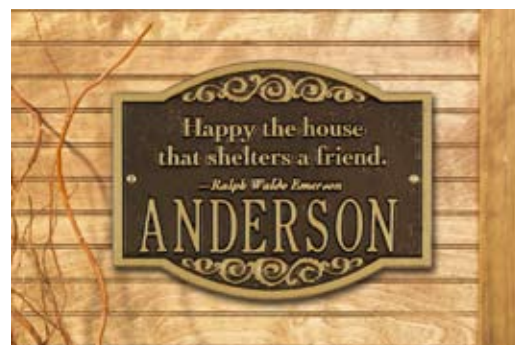

Quote Plaque Collection

Whitehall introduces a variety of plaques highlighting quotes from your favorites throughout history. Each plaque is hand-crafted from recycled, rust-free aluminum. Our finishes have been formulated to withstand the elements, adding artistic appeal to your home & garden for many years to come.

Emerson Monogram Plaque

"The ornament of a house is the friends who frequent it."
- Ralph Waldo Emerson

Item #1504** Sugg. Retail $89.00

Dimensions: 10.75" x 11.75"

Holds one line up to 12 - 1.25" characters

Available in Antique Copper (AC), Black/Gold (BG), Green/Gold (GG) or Bronze/Gold (OG)

The ornament of a house is the friends who frequent it.

Sun Poem Monogram

"Love comforteth like sunshine after rain."
- Shakespeare

Item #1774** Sugg. Retail $69.00

Dimensions: 10.75" x 11.75"

Holds one line up to 12 - 1.25" characters

Available in Antique Copper (AC), Black/Gold (BG), Green/Gold (GG) or Bronze/Gold (OG)

Love comforteth like sunshine a

Life and Liberty Plaque

"Life, liberty and the pursuit of happiness."

One Line Version Item #1645**

Holds one line up to 5 - 3" characters

Two Line Version Item #1646**

Two lines up to 14 - 1.25" characters on each line

Sugg. Retail $69.00

Dimensions: 14.5" x 9.75"

Available in Antique Copper (AC), Black/Gold (BG), Green/Gold (GG) or Bronze/Gold (OG)

Wine Cellar Plaque

"Only the first bottle is expensive."
- French Proverb

Item #2267** Sugg. Retail $59.00

Dimensions: 15" x 5"

Holds one line up to 13 - 1.25" characters

Available in Antique Copper (AC), Black/Gold (BG), Green/Gold (GG) or Bronze/Gold (OG)

Emerson Plaque

"Happy the house that shelters a friend."
- Ralph Waldo Emerson

Item #2046** Sugg. Retail $69.00

Dimensions: 10.25" x 7.75"

Holds up to 8 - 1.75" characters or

12 - 1.25" characters